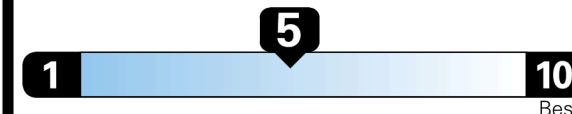

EPA DOT Fuel Economy and Environment

Gasoline Vehicle

Fuel Economy
26 MPG
combined city/hwy
3.8 gallons per 100 miles
Small SUVs range from 14 to 125 MPG. The best vehicle rates 146 MPGe.
24 city
30 highway

You spend $1,000 more in fuel costs over 5 years compared to the average new vehicle.

Annual fuel cost $1,900

Fuel Economy & Greenhouse Gas Rating (tailpipe only)